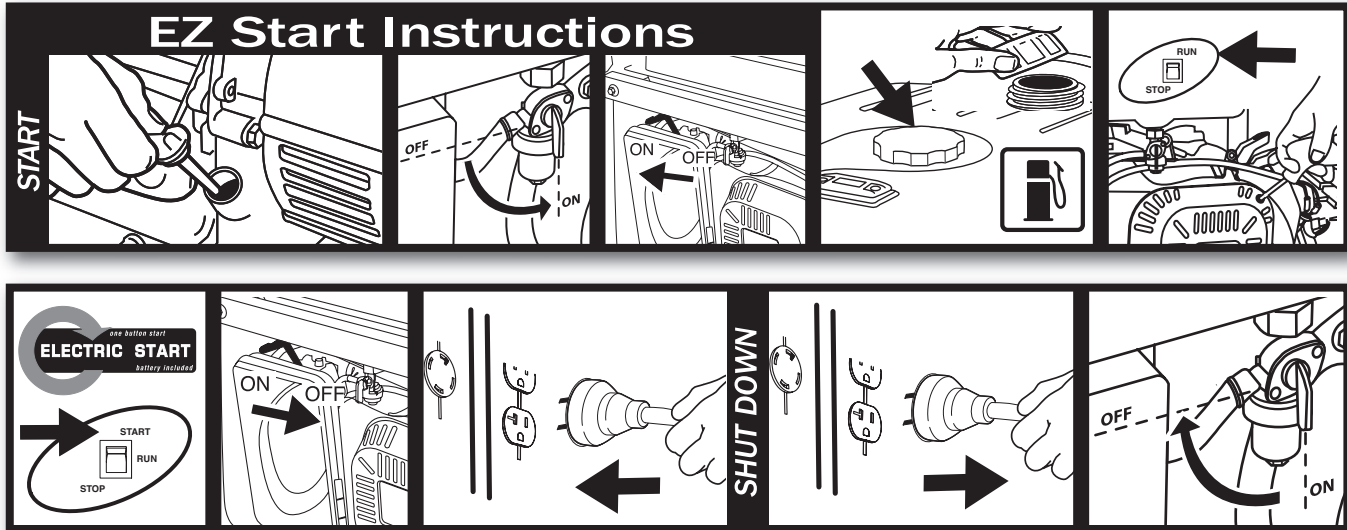

Easy-to-Start Instructions

Not only did we strive to design our **Westinghouse portable electric generators** to be durable, stylish and reliable, we also made sure they were **easy to start**.

We devised simple **step by step**, visual instructions and applied these to the side of each Westinghouse generator.

In addition, we go one step further by **color coding all touch points** a customer interfaces with in **yellow**, making it even easier to start your Westinghouse generator.